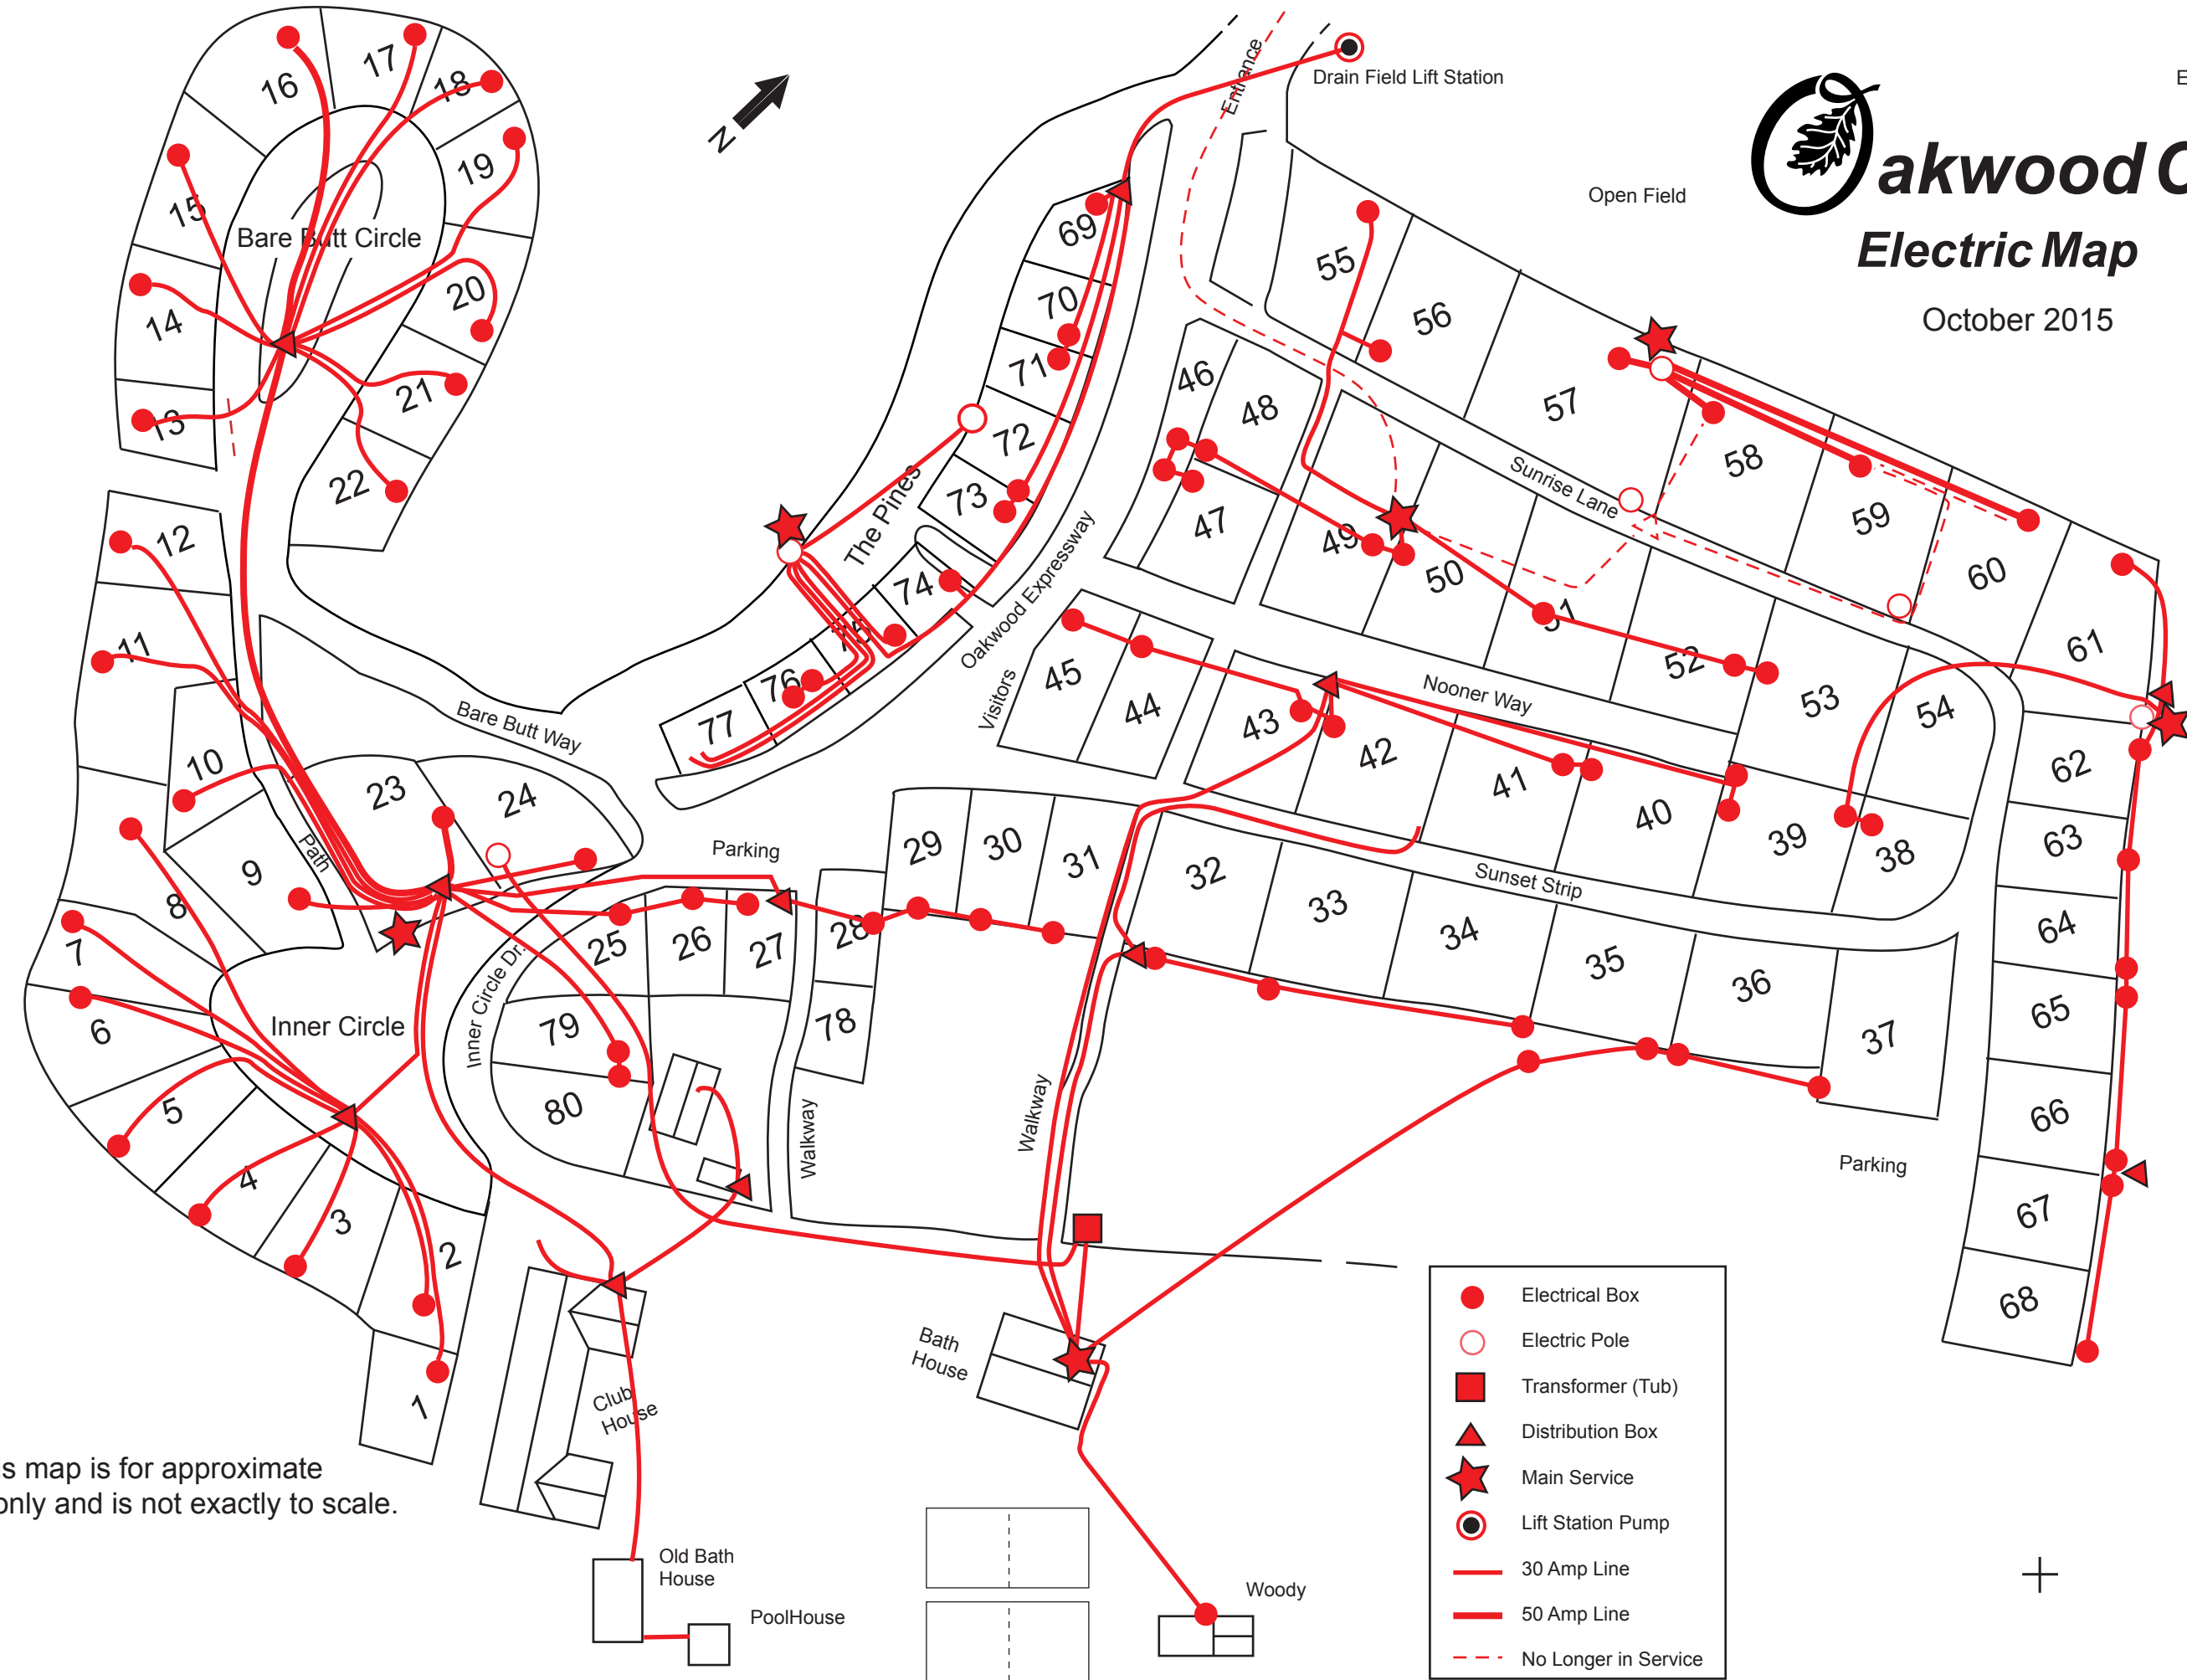

Electrically Operated Gate

Oakwood Club Electric Map

October 2015

Note: This map is for approximate location only and is not exactly to scale.